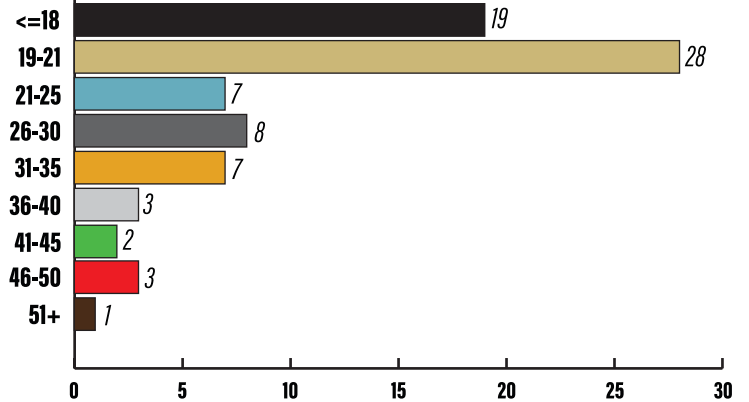

# NORTHEAST

MISSISSIPPI COMMUNITY COLLEGE

AT CORINTH

## AGE RANGE