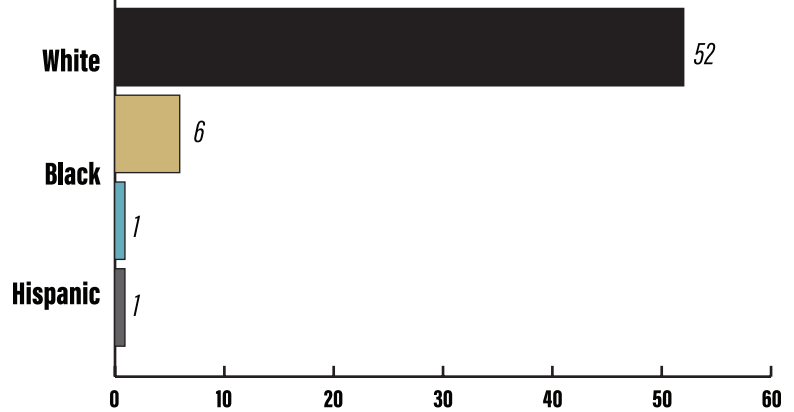

NORTHEAST

MISSISSIPPI COMMUNITY COLLEGE

AT CORINTH

AT A Glance

SPRING 2020

RACE/ETHNICITY

ENROLLMENT STATUS		
Full-Time	75%	45
Part-Time	25%	15
Total		60

CLASSIFICATION		
Freshman	72%	43
Sophomore	28%	17
Total		60

PROGRAM		
Academic	55%	55
Technical	8%	5
Vocational	0%	0
Total		60

GENDER		
Male	30%	18
Female	68%	41
Total		60

AGE RANGE

STUDENT TYPE