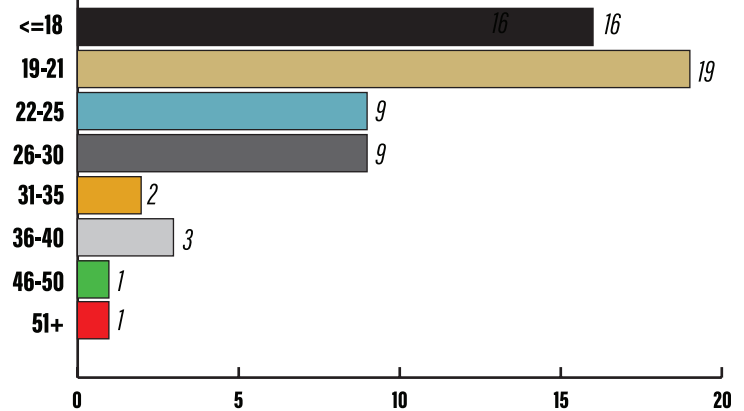

NORTHEAST

MISSISSIPPI COMMUNITY COLLEGE

AT CORINTH

AT A Glance

SPRING 2020

RACE/ETHNICITY

ENROLLMENT STATUS		
Full-Time	75%	45
Part-Time	25%	15
Total		60

CLASSIFICATION		
Freshman	72%	43
Sophomore	28%	17
Total		60

PROGRAM		
Academic	55%	55
Technical	8%	5
Vocational	0%	0
Total		60

GENDER		
Male	30%	18
Female	68%	41
Total		60

AGE RANGE

STUDENT TYPE