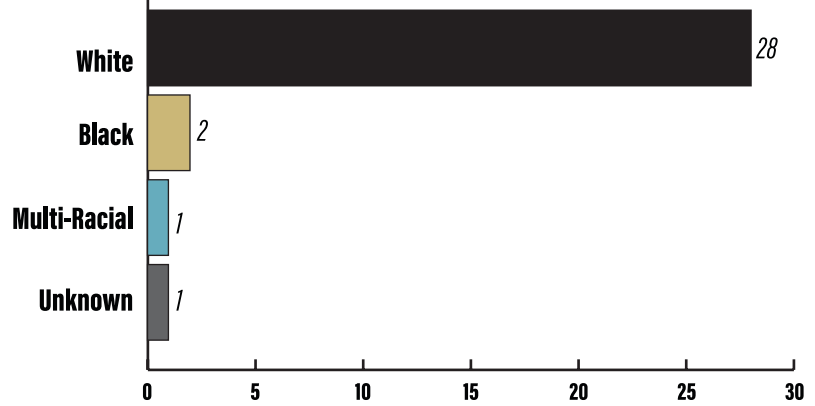

NORTHEAST
MISSISSIPPI COMMUNITY COLLEGE

AT CORINTH

AT A Glance

FALL 2020

ENROLLMENT STATUS		
Full-Time	69%	22
Part-Time	31%	10
Total		32

CLASSIFICATION		
Freshman	72%	23
Sophomore	28%	9
Total		32

PROGRAM		
Academic	87.5%	28
Technical	12.5%	4
Vocational	0%	0
Total		32

GENDER		
Male	37.5%	12
Female	62.5%	20
Total		32

RACE/ETHNICITY

STUDENT TYPE

AGE RANGE