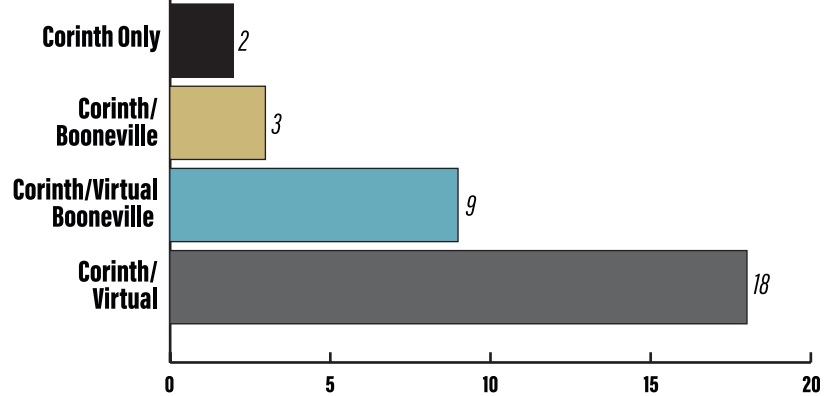

NORTHEAST
MISSISSIPPI COMMUNITY COLLEGE

AT CORINTH

AT A Glance

FALL 2020

ENROLLMENT STATUS		
Full-Time	69%	22
Part-Time	31%	10
Total		32

CLASSIFICATION		
Freshman	72%	23
Sophomore	28%	9
Total		32

PROGRAM		
Academic	87.5%	28
Technical	12.5%	4
Vocational	0%	0
Total		32

GENDER		
Male	37.5%	12
Female	62.5%	20
Total		32

RACE/ETHNICITY

STUDENT TYPE

AGE RANGE