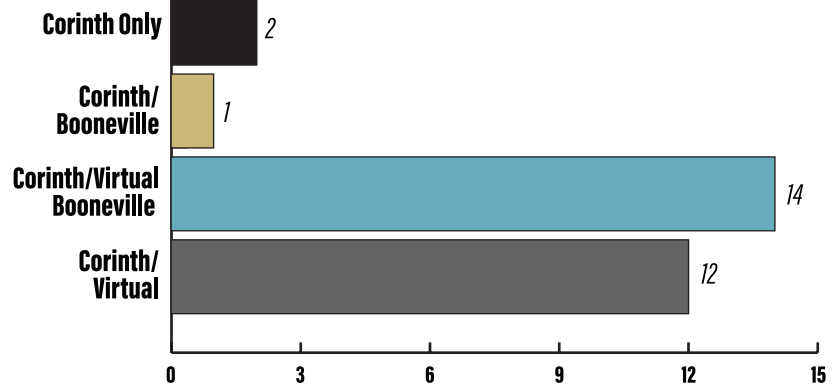

PROGRAM		
Academic	75.9%	22
Technical	24.1%	7
Vocational	0%	0
Total		29

GENDER		
Male	48.3%	14
Female	51.7%	15
Total		29

RACE/ETHNICITY

STUDENT TYPE

AGE RANGE