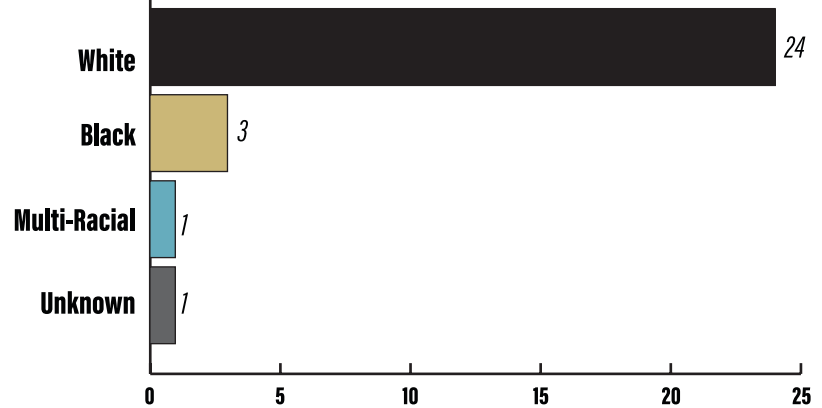

NORTHEAST
MISSISSIPPI COMMUNITY COLLEGE

AT CORINTH

AT A Glance

SPRING 2021

ENROLLMENT STATUS		
Full-Time	75.9%	22
Part-Time	24.1%	7
Total		29

CLASSIFICATION		
Freshman	48.3%	14
Sophomore	51.7%	15
Total		29

PROGRAM		
Academic	75.9%	22
Technical	24.1%	7
Vocational	0%	0
Total		29

GENDER		
Male	48.3%	14
Female	51.7%	15
Total		29

RACE/ETHNICITY

STUDENT TYPE

AGE RANGE