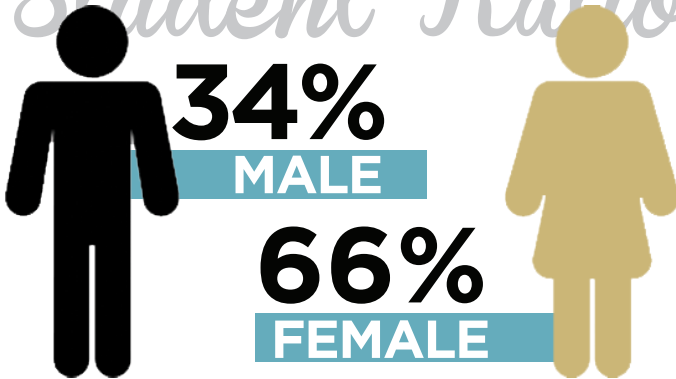

SUMMER 2021 FACT SHEET

258

FULL-TIME STUDENTS

4283

PART-TIME STUDENTS

4541

TOTAL ENROLLMENT

Student Ratio