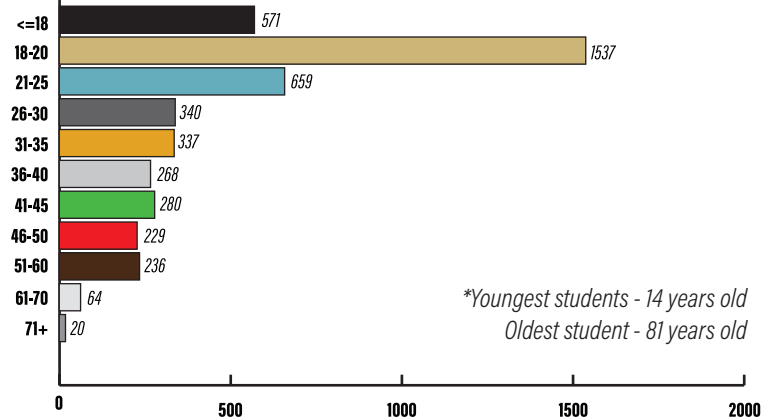

SUMMER 2021 FACT SHEET

258

FULL-TIME STUDENTS

4283

PART-TIME STUDENTS

4541

TOTAL ENROLLMENT

Student Ratio

ENROLLMENT STATUS		
Full-Time	5.68%	258
Part-Time	94.32%	4283
Total		4541

STUDENT TYPE		
New to NE	45.28%	2056
Continuing	42.06%	1910
Dual Enrollment	12.66%	575
Total		4541

PROGRAM		
Academic	85.18%	3868
Technical	13.21%	600
Vocational	1.61%	73
Total		4541

RESIDENCE		
On Campus	1.98%	90
Off Campus	98.02%	4451
Total		4541

RACE/ETHNICITY

AGE RANGE

STUDENT RESIDENCE