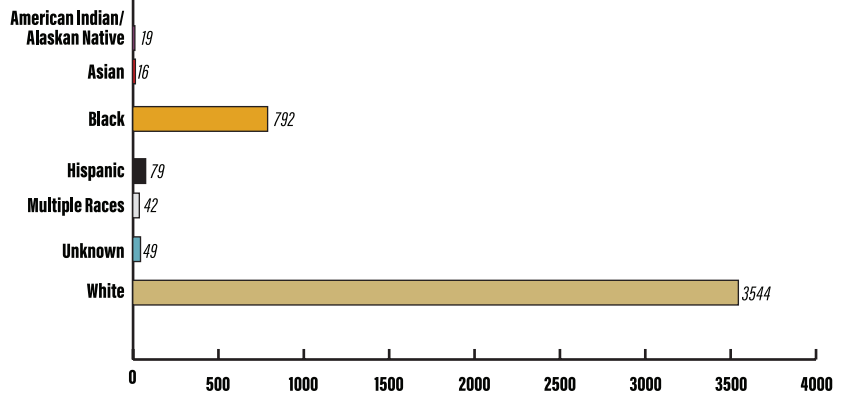

SUMMER 2021 FACT SHEET

258

FULL-TIME STUDENTS

4283

PART-TIME STUDENTS

4541

TOTAL ENROLLMENT

Student Ratio

ENROLLMENT STATUS		
Full-Time	5.68%	258
Part-Time	94.32%	4283
Total		4541

STUDENT TYPE		
New to NE	45.28%	2056
Continuing	42.06%	1910
Dual Enrollment	12.66%	575
Total		4541

PROGRAM		
Academic	85.18%	3868
Technical	13.21%	600
Vocational	1.61%	73
Total		4541

RESIDENCE		
On Campus	1.98%	90
Off Campus	98.02%	4451
Total		4541

RACE/ETHNICITY

AGE RANGE

STUDENT RESIDENCE